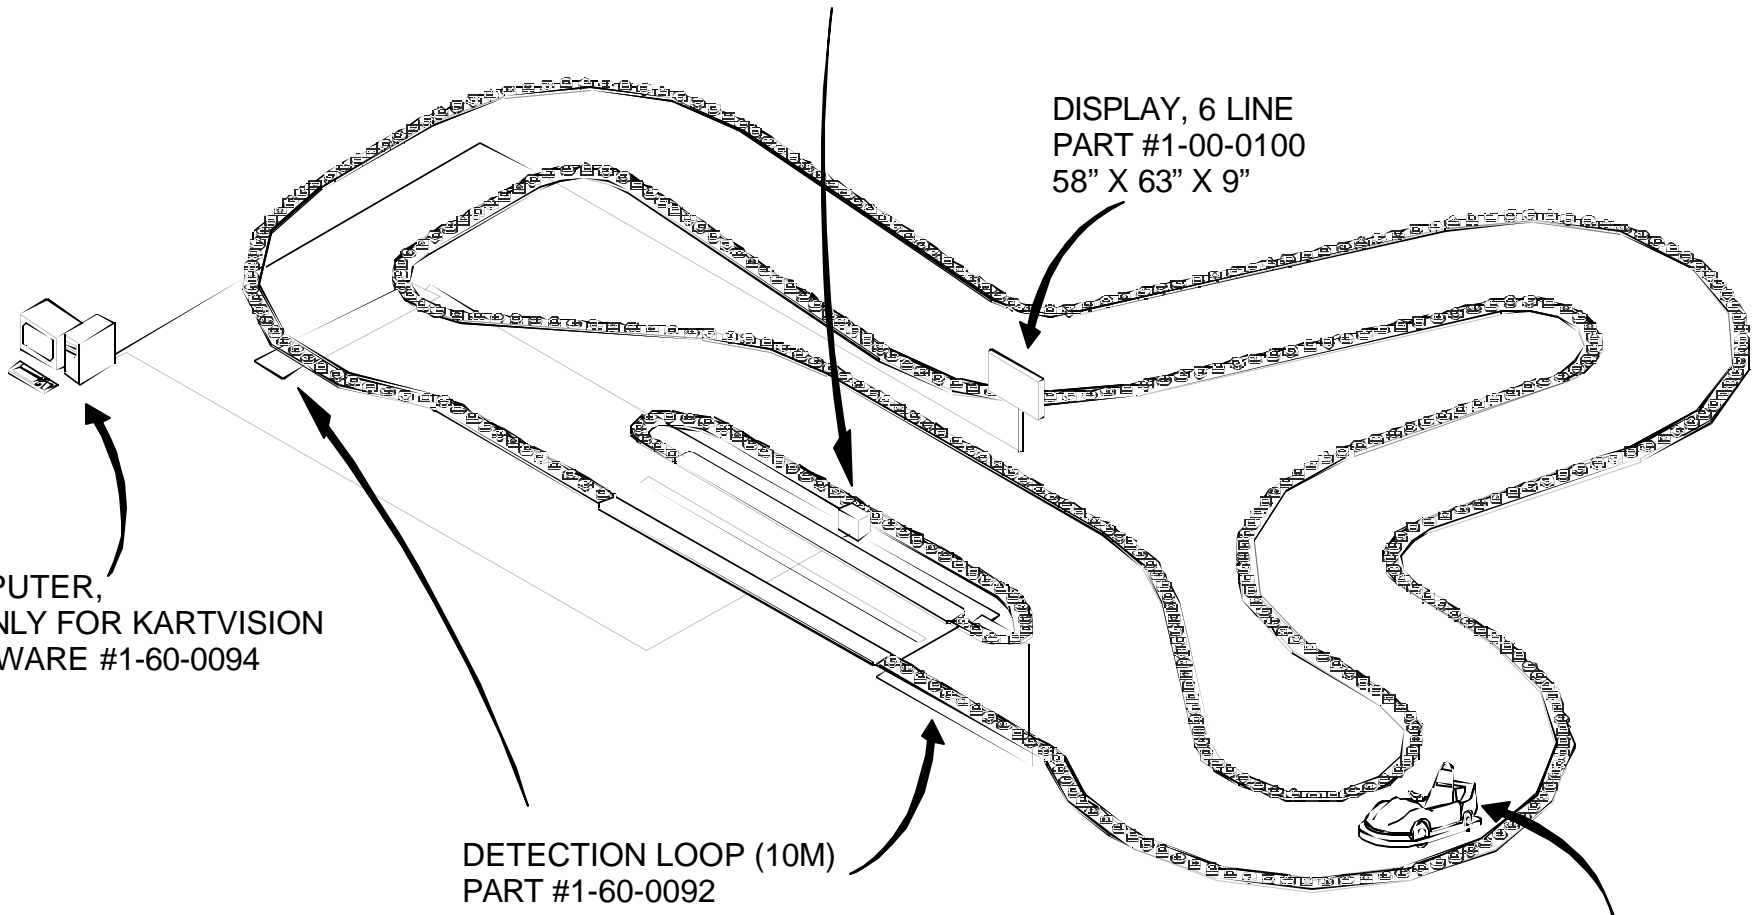

TRACK TIMING SYSTEMS

DECODER 3L
PART #1-60-0096

DISPLAY, 6 LINE
PART #1-00-0100
58" X 63" X 9"

COMPUTER,
PC ONLY FOR KARTVISION
SOFTWARE #1-60-0094

DETECTION LOOP (10M)
PART #1-60-0092

TRANSPONDER
PART #1-60-0093
ONE PER KART