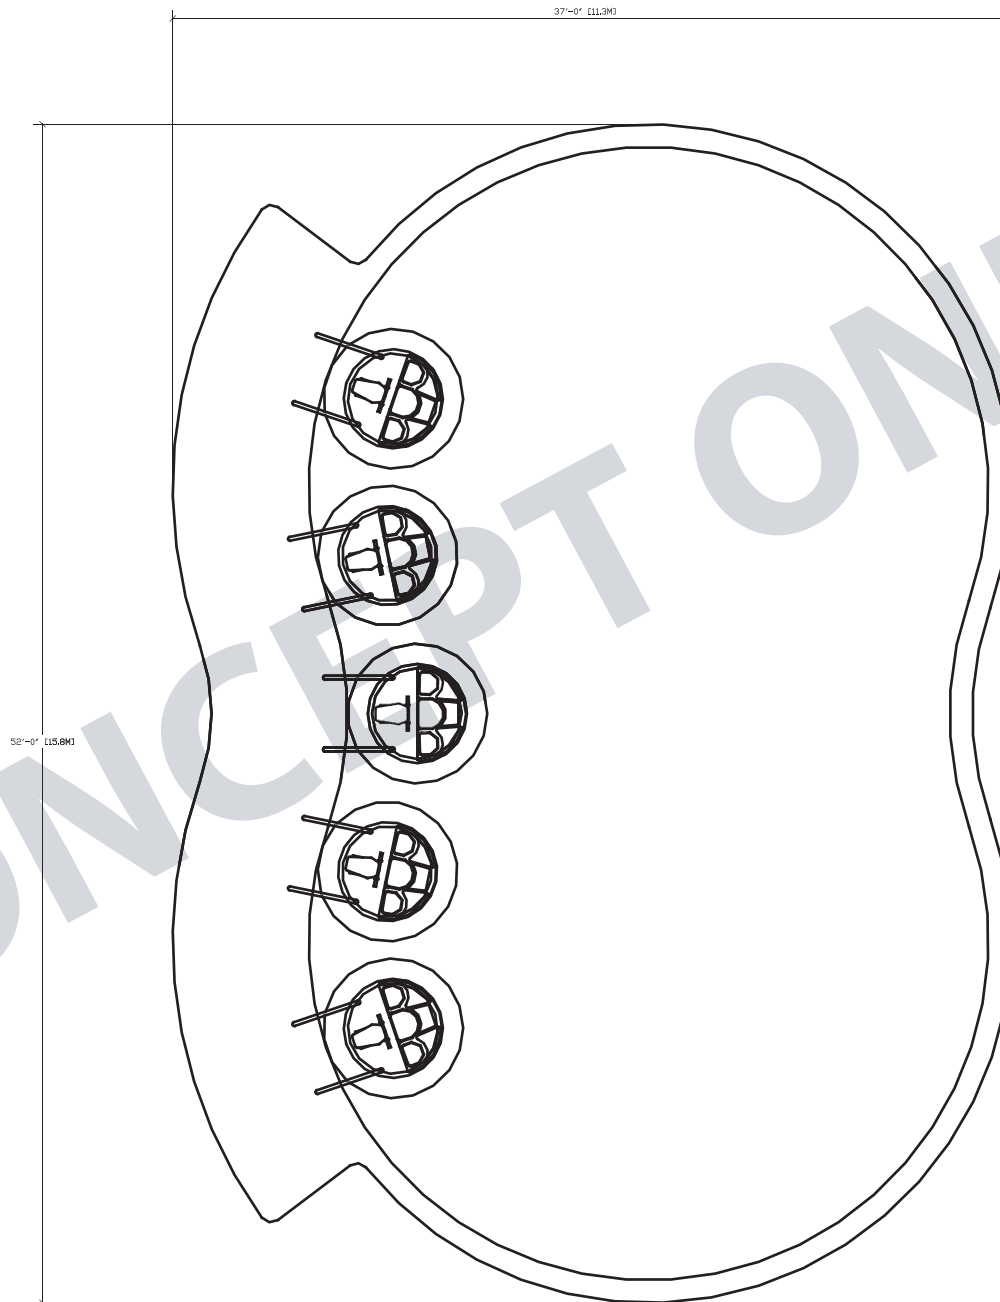

CONCEPT POND #3

BUMPERBOAT POND

MANUFACTURING FUN

Pond Specifications:

Length - 52' (15.8m)

Width - 37' (11.3m), Depth - 3' (.9m)

5 Bumperboats

Space Requirements - 1632 Square Feet (152 SQ Meters)