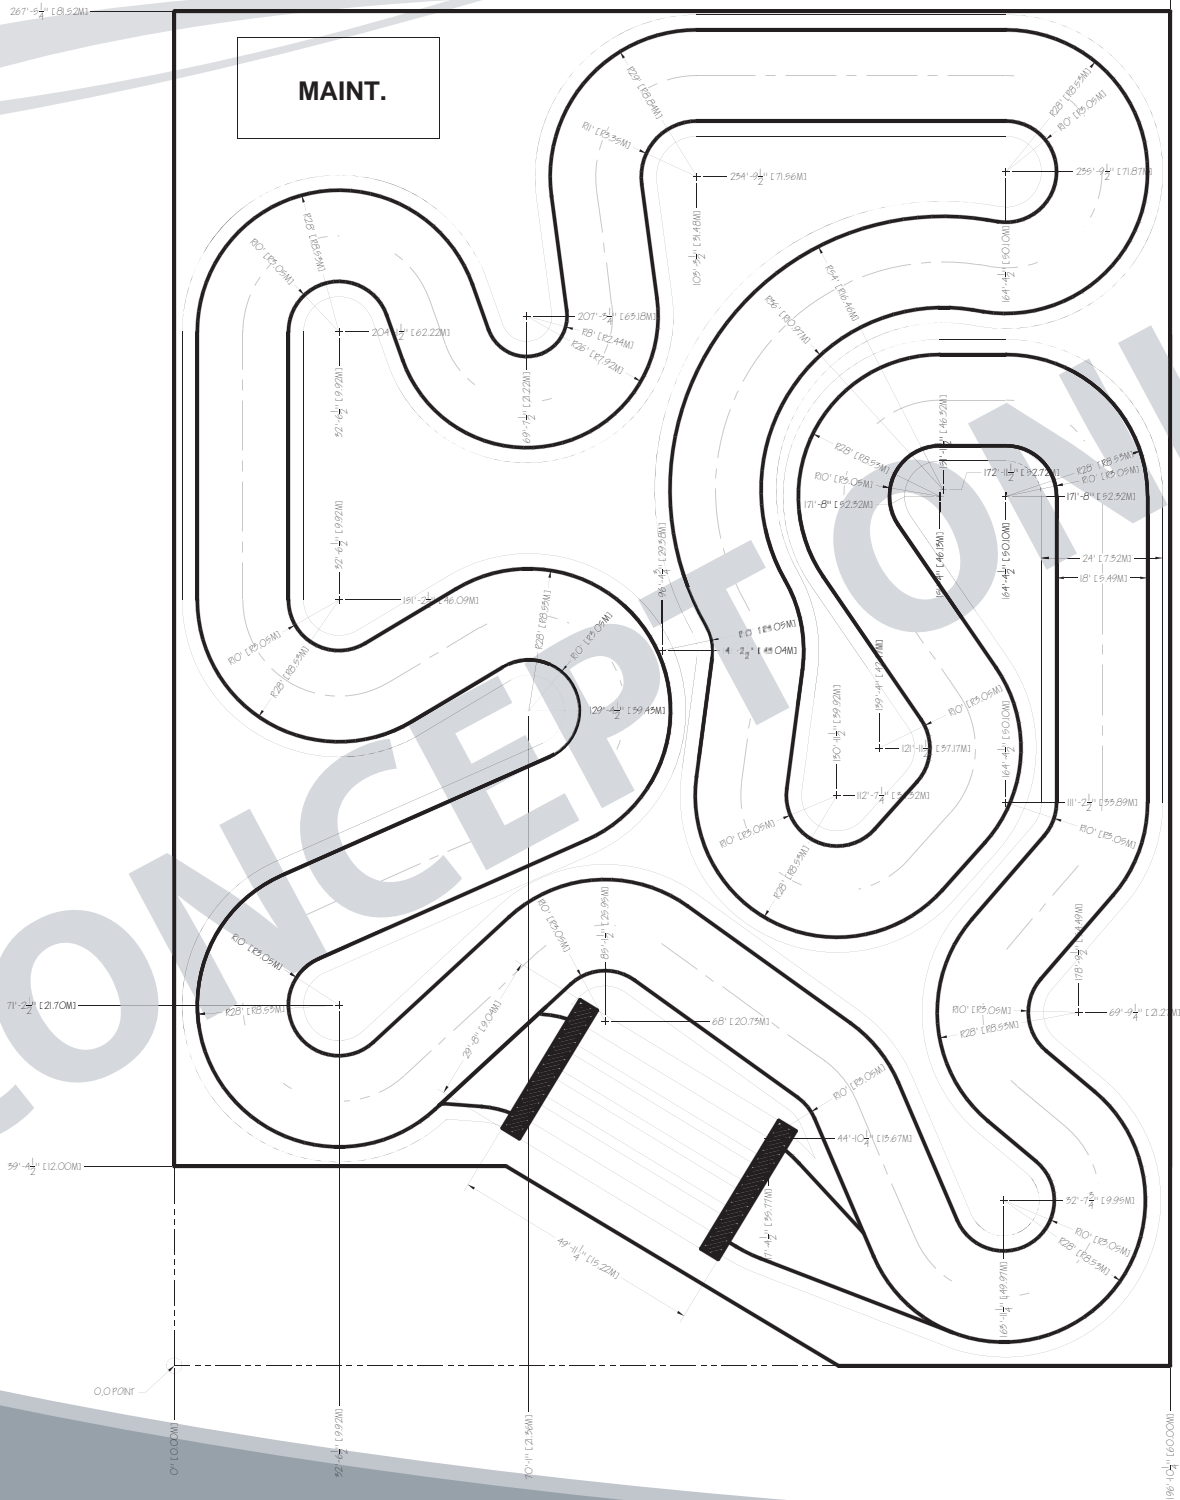

CONCEPT TRACK #4

LARGE GO-KART TRACK

Track Specifications:
 Length - 964' (294m) at centerline
 Width - 24' (7.3m) overall, 18' (5.5m) rail to rail
 Quad Pit Lanes - 6 go-karts per lane
 Space Requirements - 52,332 Square Feet (4862 SQ Meters)