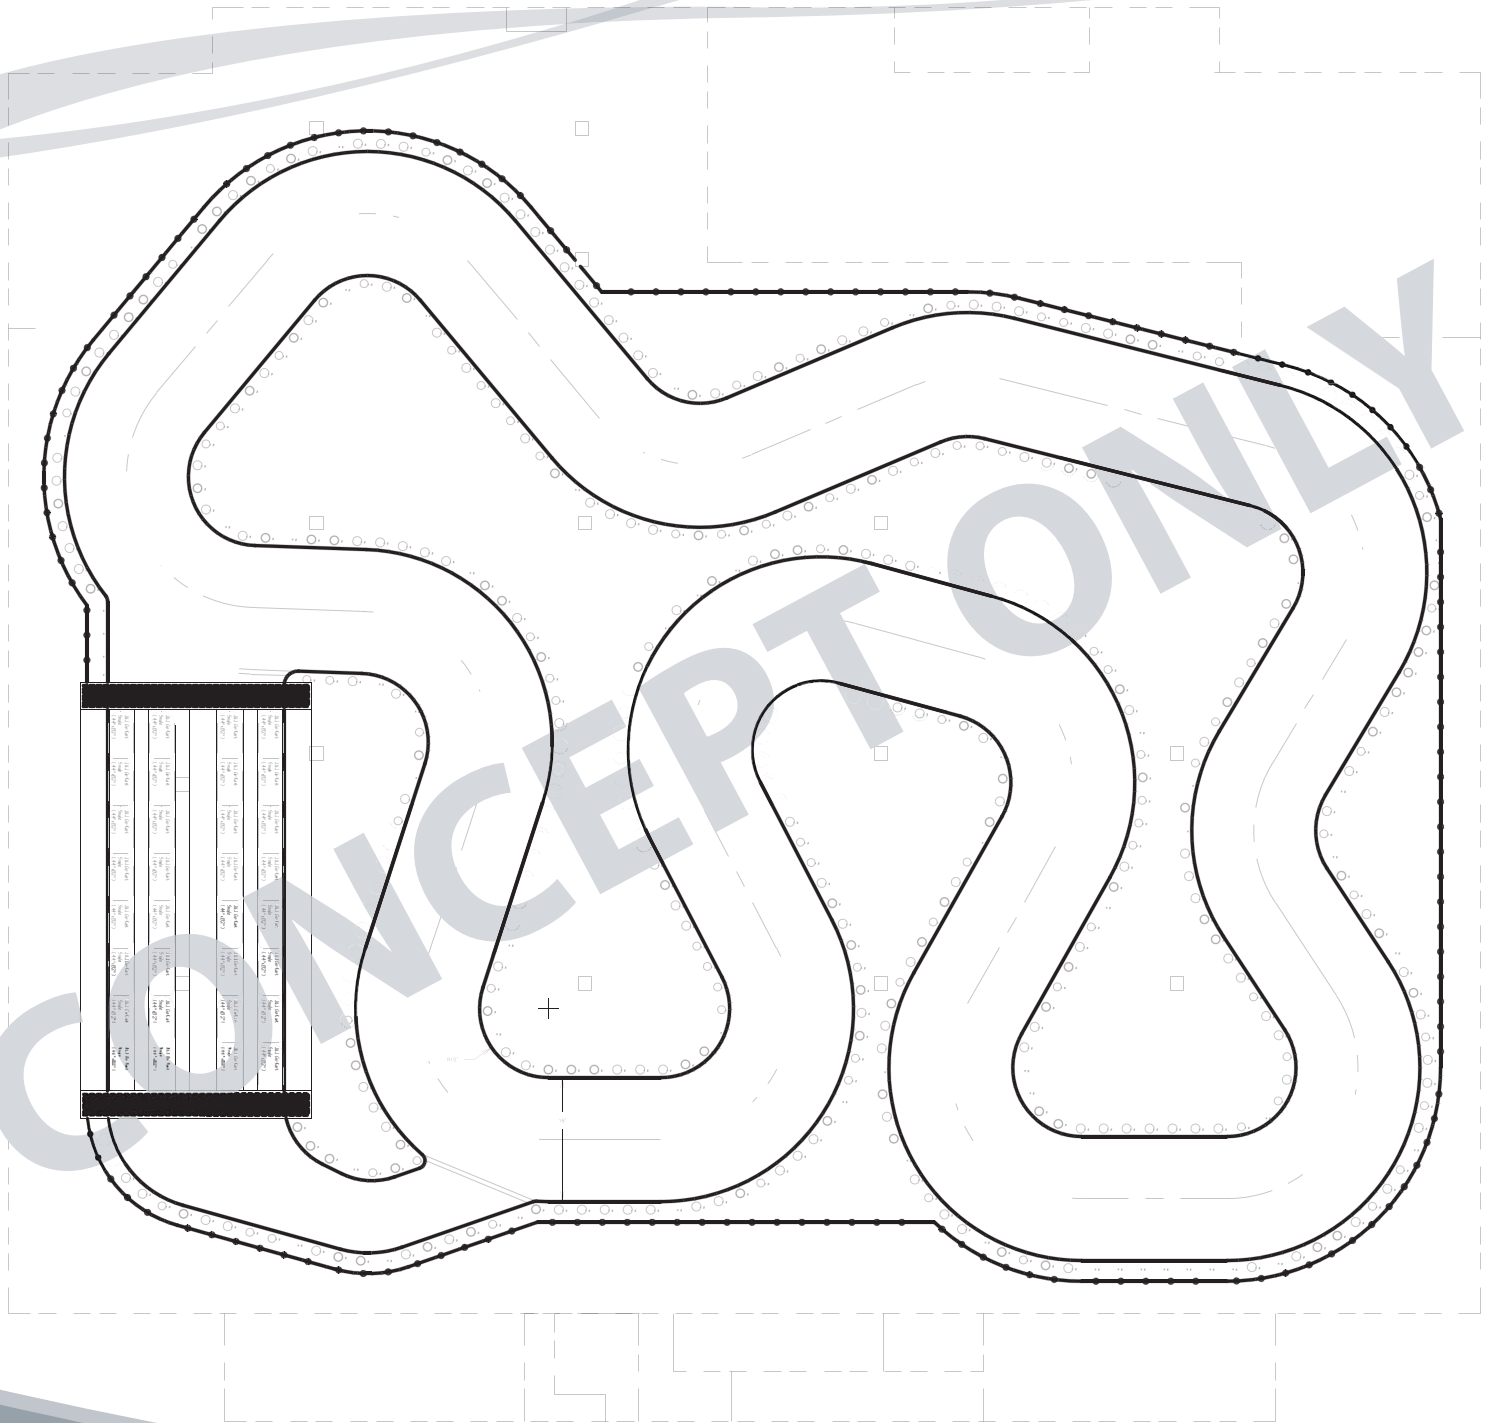

CONCEPT TRACK #5

MEDIUM GO-KART TRACK

MANUFACTURING FUN

Track Specifications:

Length - 744' (226m) at centerline

Width - 24' (7.3m) overall, 18' (5.5m) rail to rail

Quad Pit Lanes - 8 go-karts per lane

Space Requirements - 35,500 Square Feet