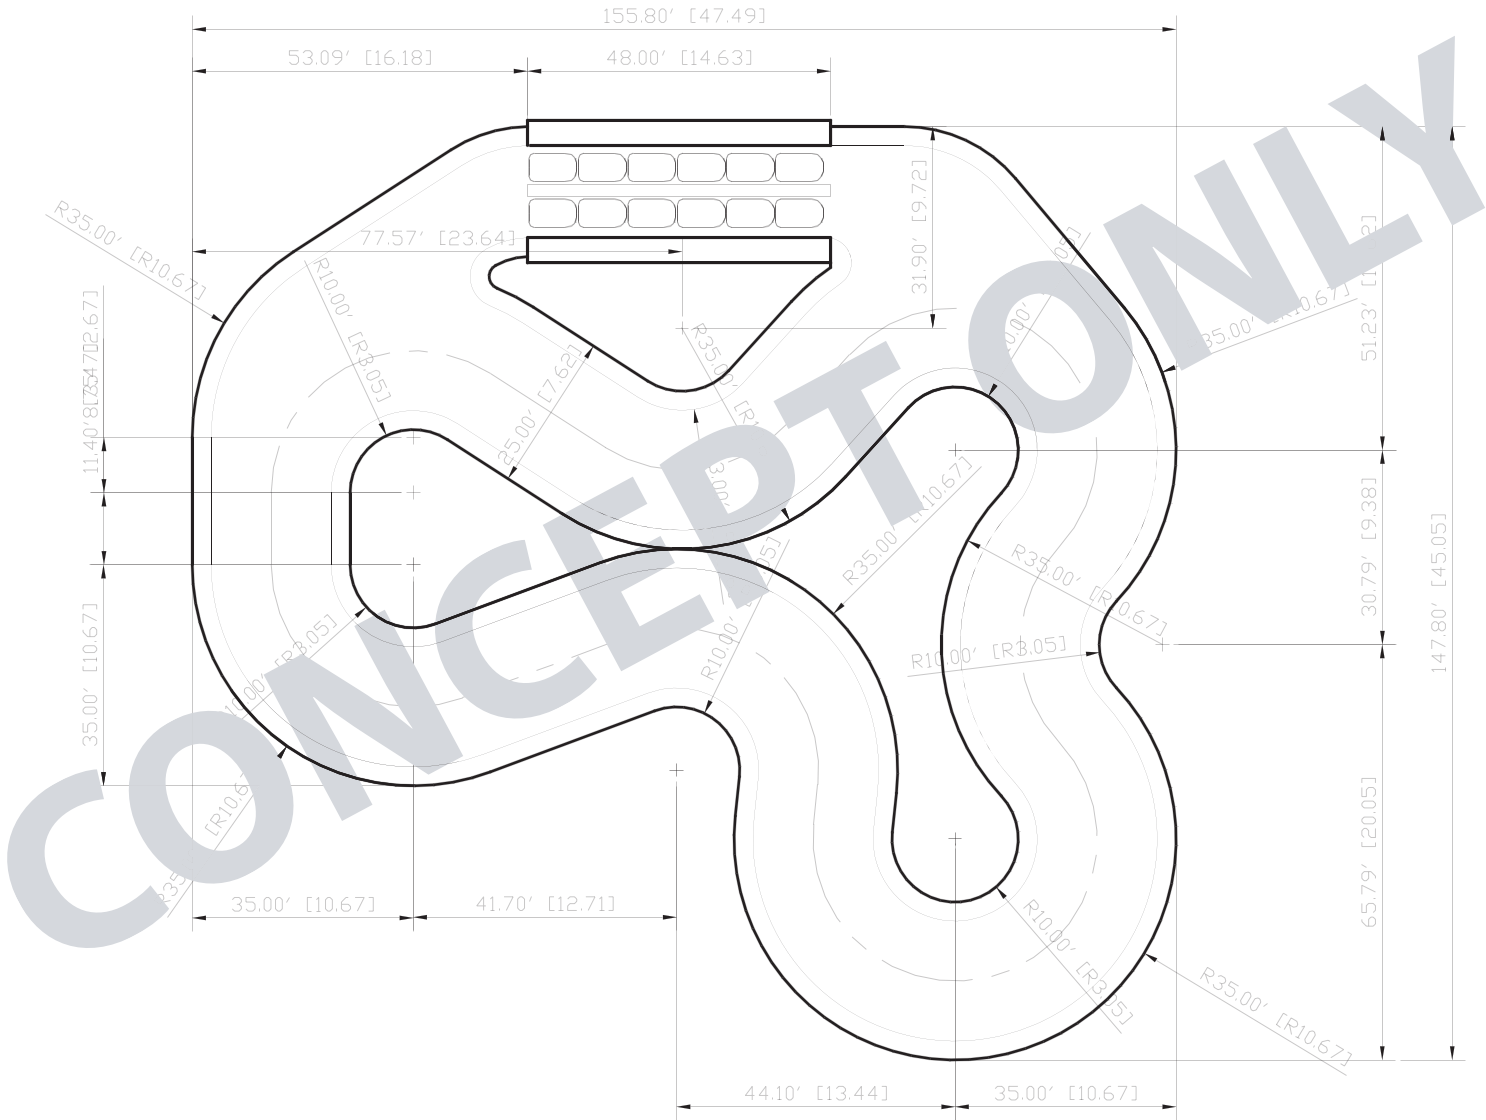

CONCEPT TRACK #8

SMALL GO-KART TRACK

MANUFACTURING FUN

Track Specifications:

Length - 446' (136m) at centerline

Width - 25' (7.6m) overall, 19' (5.8m) rail to rail

Dual Pit Lanes - 6 go-karts per lane

Space Requirements - 23,182 Square Feet (2153 SQ Meters)