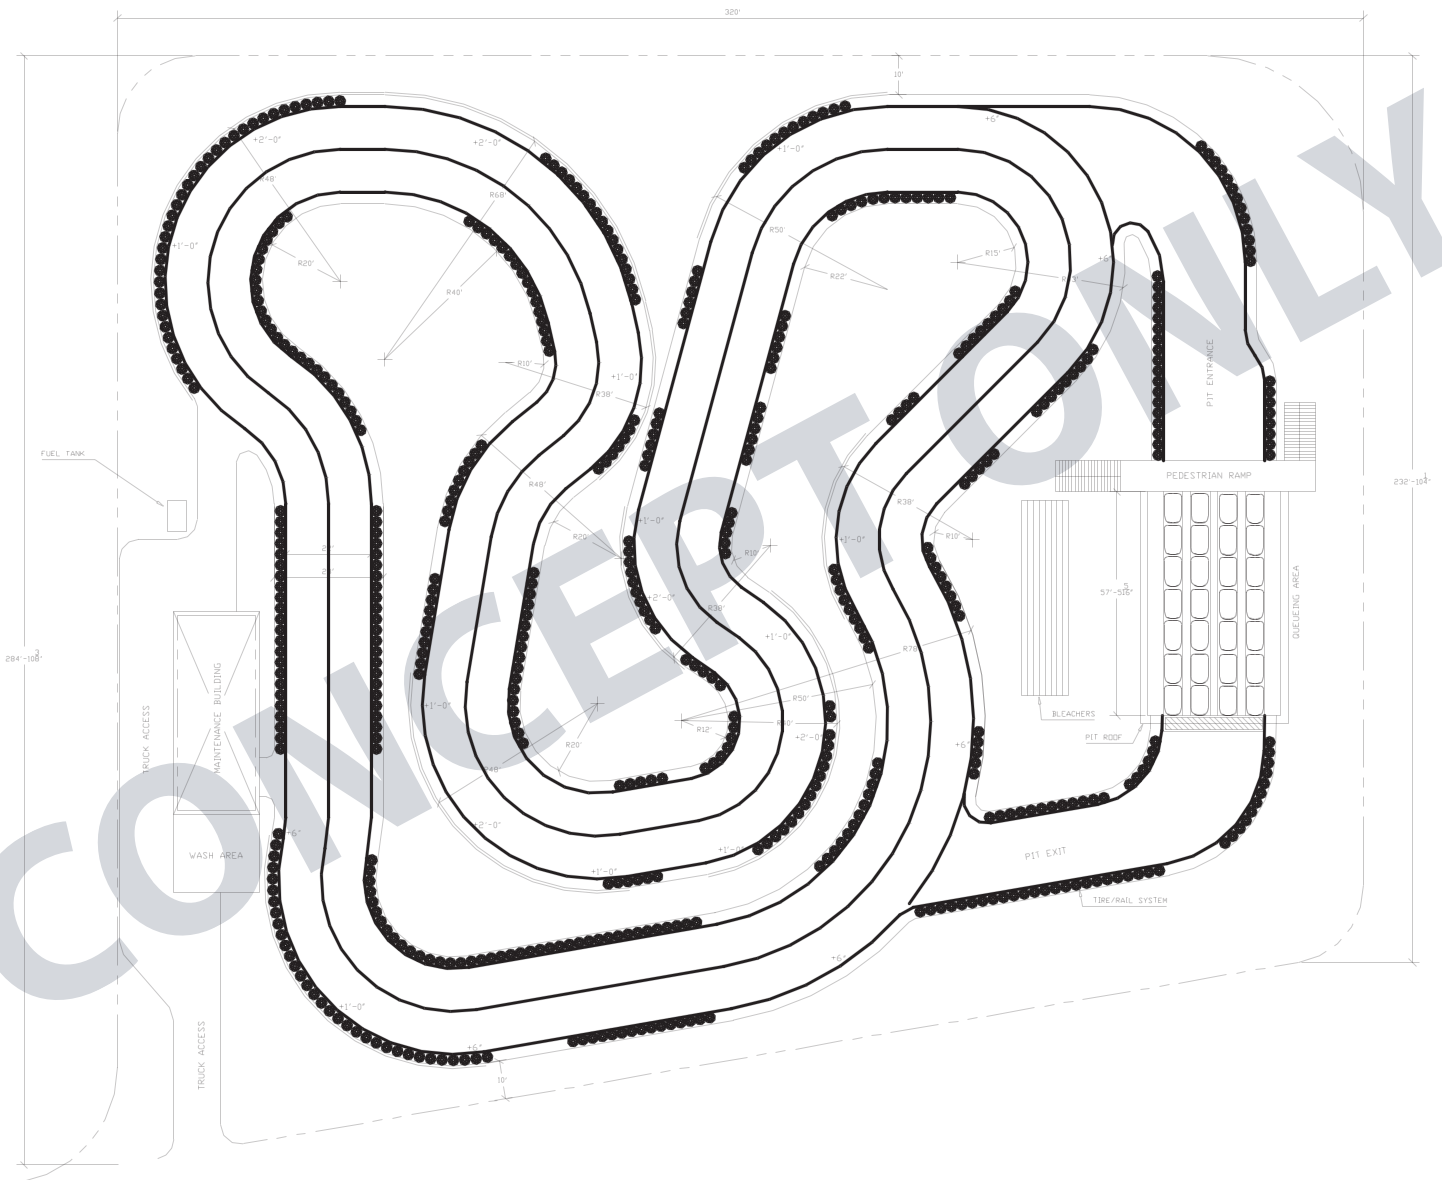

# CONCEPT TRACK #1

## LARGE GO-KART TRACK

MANUFACTURING FUN

### Track Specifications:

Length - 1124' (342m) at centerline

Width - 28' (8.5m) overall, 22' (6.7m) rail to rail

Quad Pit Lanes - 7 go-karts per lane, 2 lanes/per session

Space Requirements - 71,069 Square Feet (3298 SQ Meters)