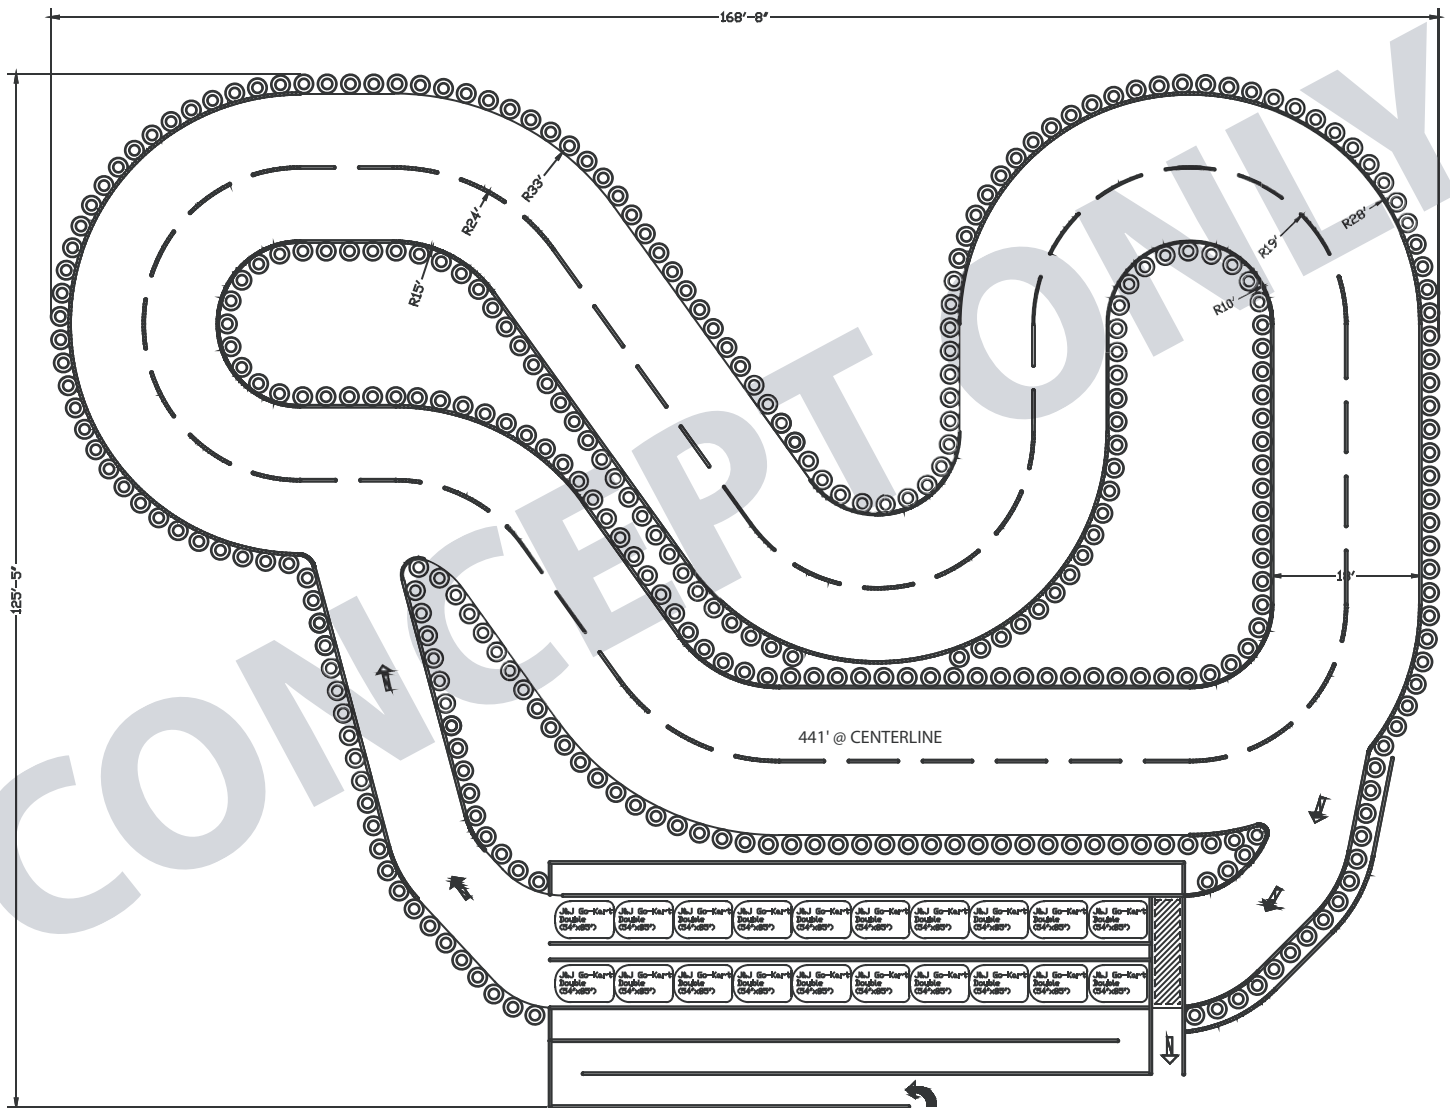

CONCEPT TRACK #11

SMALL GO-KART TRACK

MANUFACTURING FUN

Track Specifications:

Length - 441' (134m) at centerline

Width - 24' (7.3m) overall, 18' (5.5m) rail to rail

Dual Pit Lanes - 10 go-karts per lane

Space Requirements - 21,294 Square Feet (1978 SQ Meters)