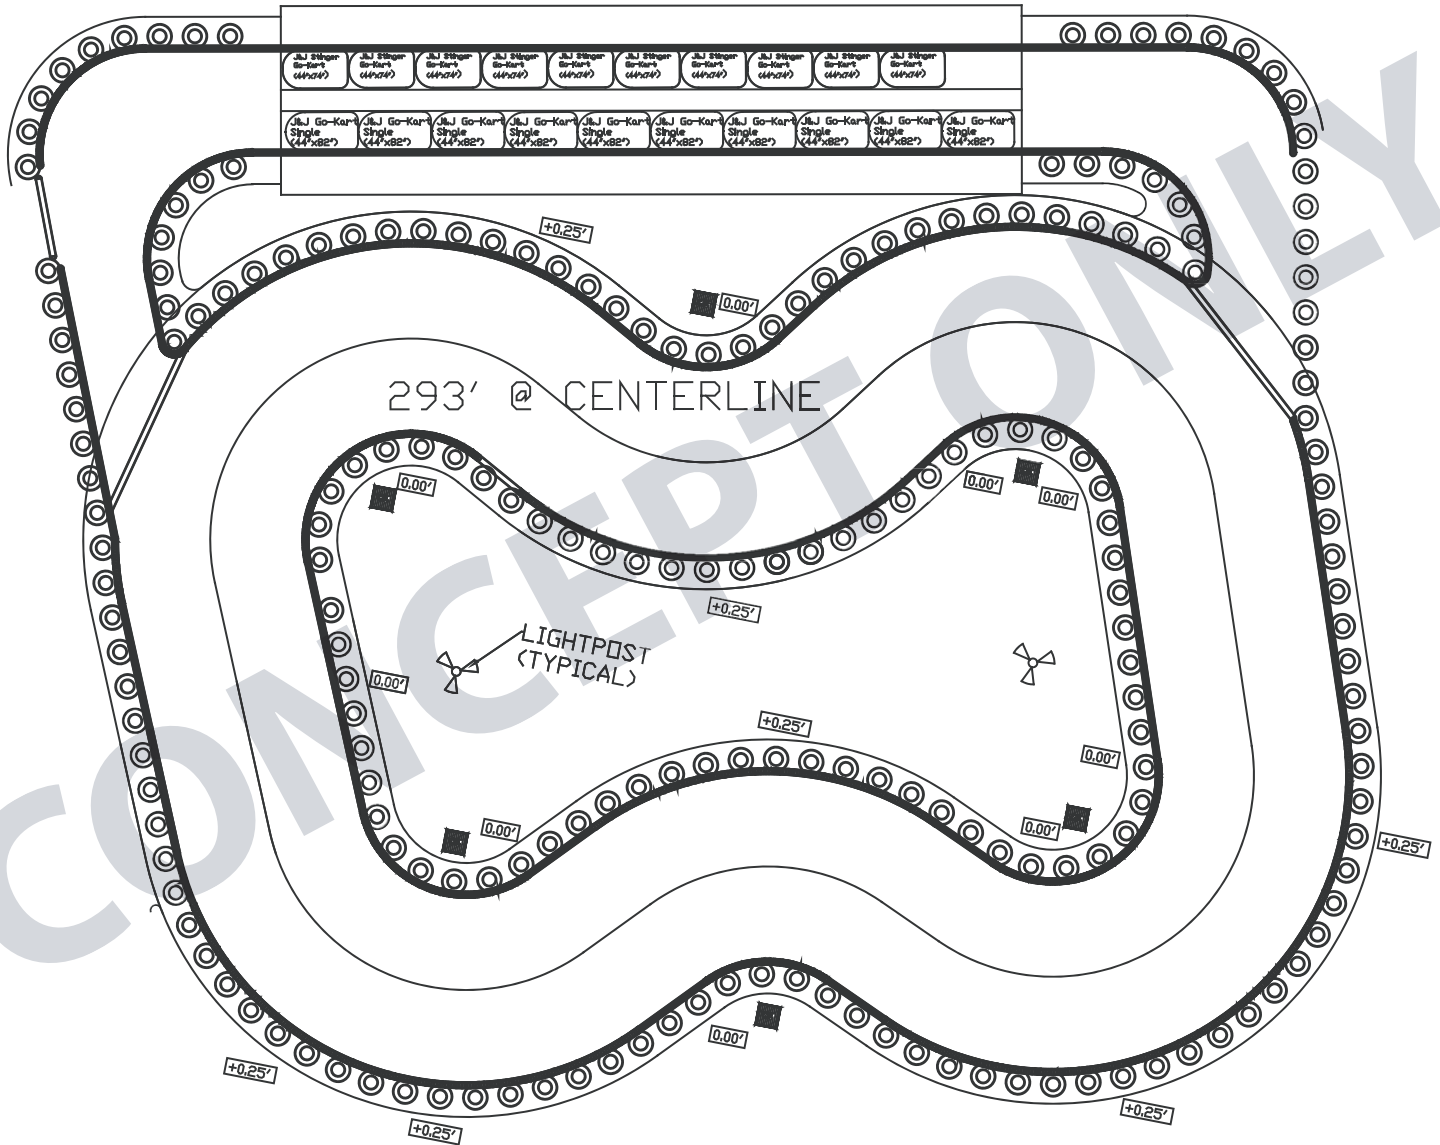

CONCEPT TRACK #12

SMALL GO-KART TRACK

MANUFACTURING FUN

Track Specifications:

Length - 293' (89m) at centerline

Width - 24' (7.3m) overall, 18' (5.5m) rail to rail

Dual Pit Lanes - 10 go-karts per lane

Space Requirements - 12,623 Square Feet (1172 SQ Meters)