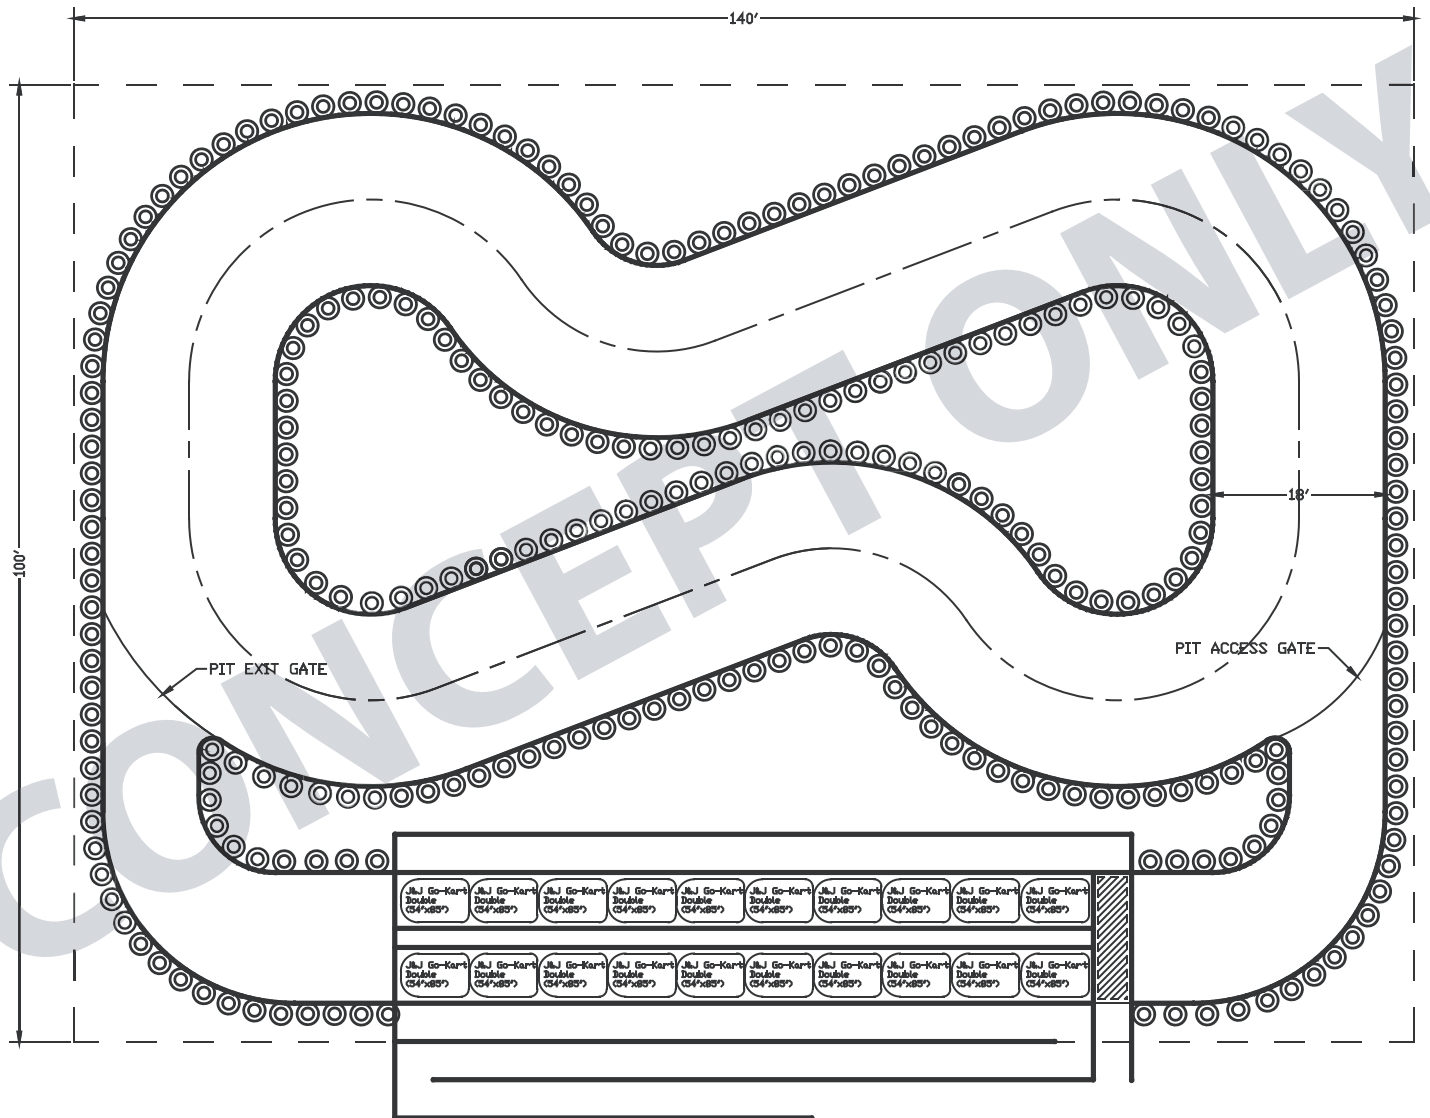

CONCEPT TRACK #13

SMALL GO-KART TRACK

MANUFACTURING FUN

Track Specifications:

Length - 320' (97.5m) at centerline

Width - 24' (7.3m) overall, 18' (5.5m) rail to rail

Dual Pit Lanes - 10 go-karts per lane

Space Requirements - 14,000 Square Feet (4267 SQ Meters)