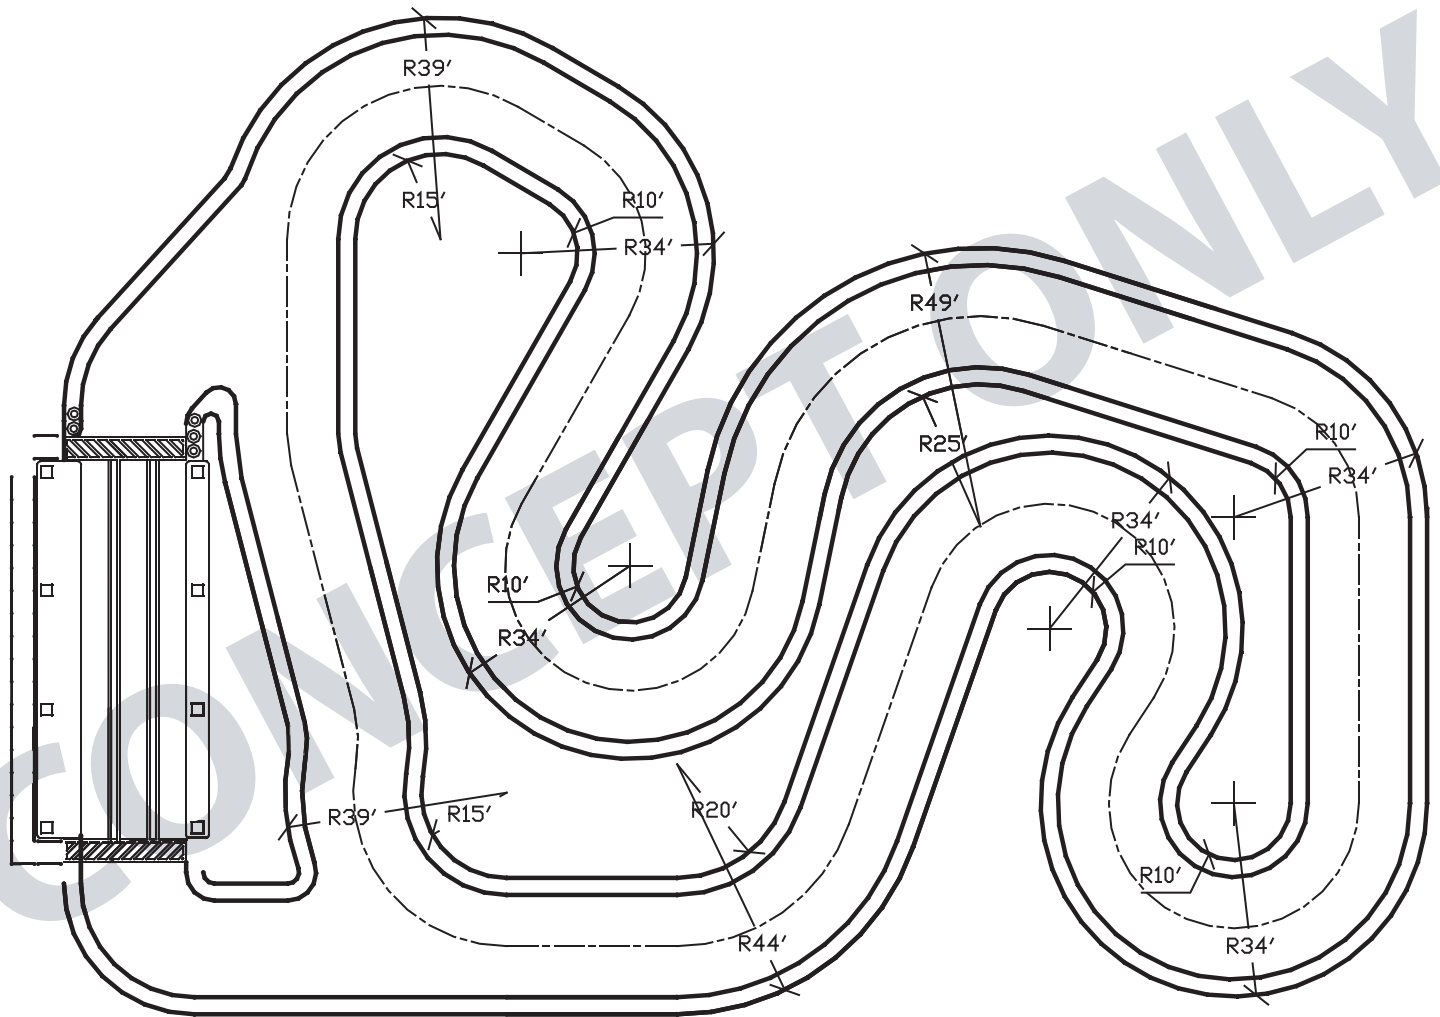

CONCEPT TRACK #2

LARGE GO-KART TRACK

MANUFACTURING FUN

Track Specifications:

Length - 840' (256m) at centerline

Width - 24' (7.3m) overall, 18' (5.5m) rail to rail

3 Pit Lanes - 8 go-karts per lane

Space Requirements - 43,713 Square Feet (4061 SQ Meters)