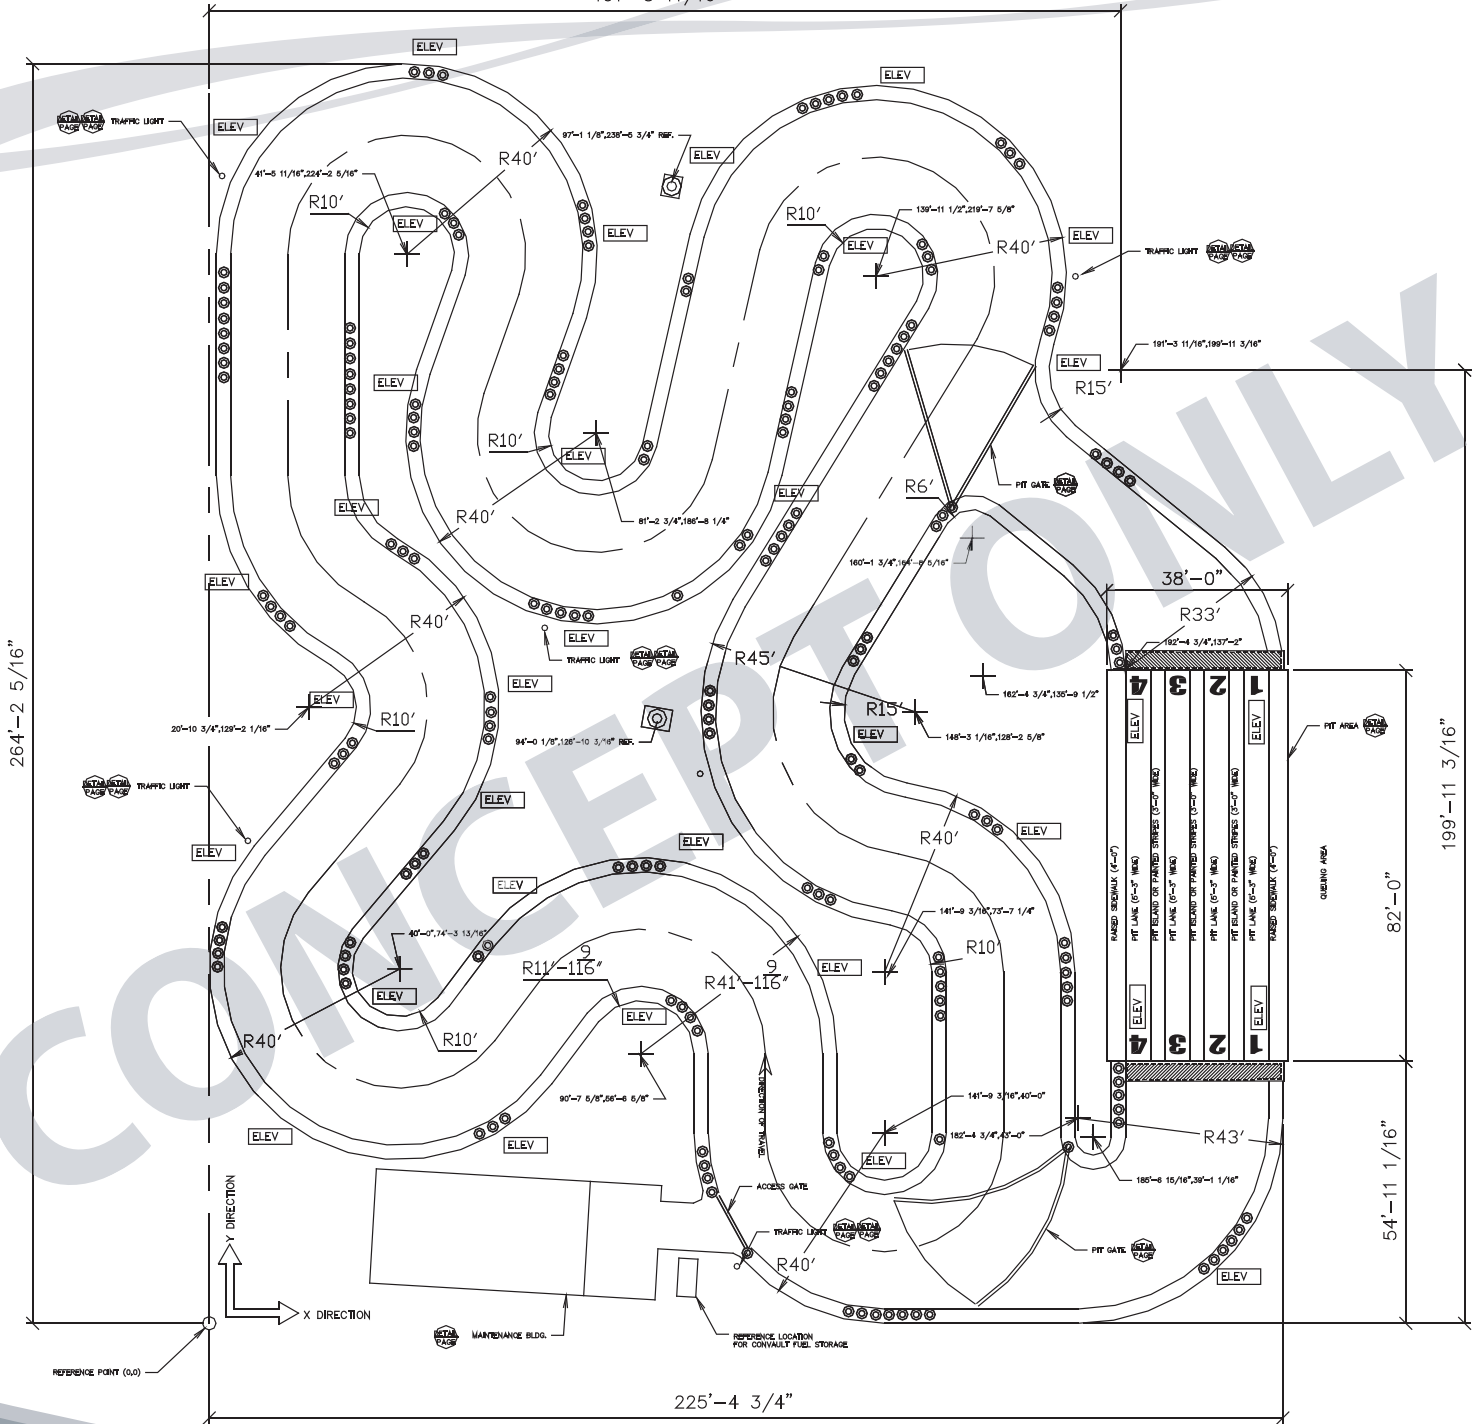

# CONCEPT TRACK #3

191'-3 11/16"

## LARGE GO-KART TRACK

### Track Specifications:

Length - 948' (289m) at centerline

Width - 25' (7.6m) overall, 19' (5.8m) rail to rail

Quad Pit Lanes - 11 go-karts per lane

Space Requirements - 60,450 Square Feet (5616 SQ Meters)