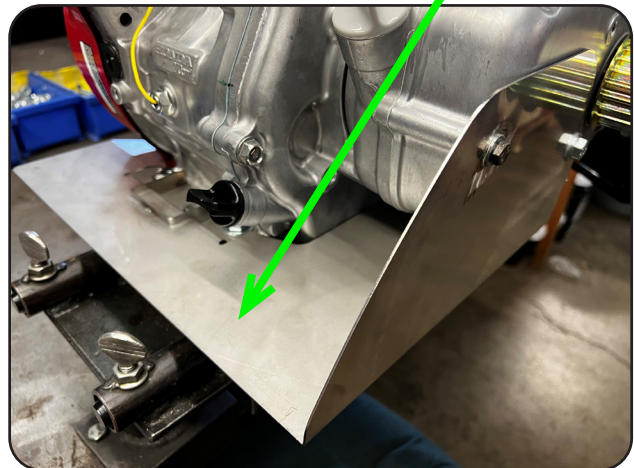

Axle drive cover guard assembly part # 1-60-A3020