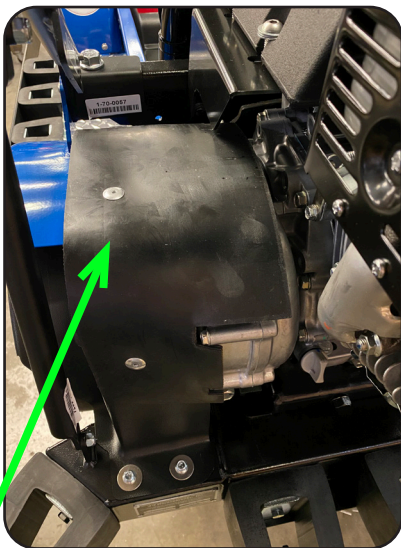

Axle drive cover guard assembly part # 1-60-A3020